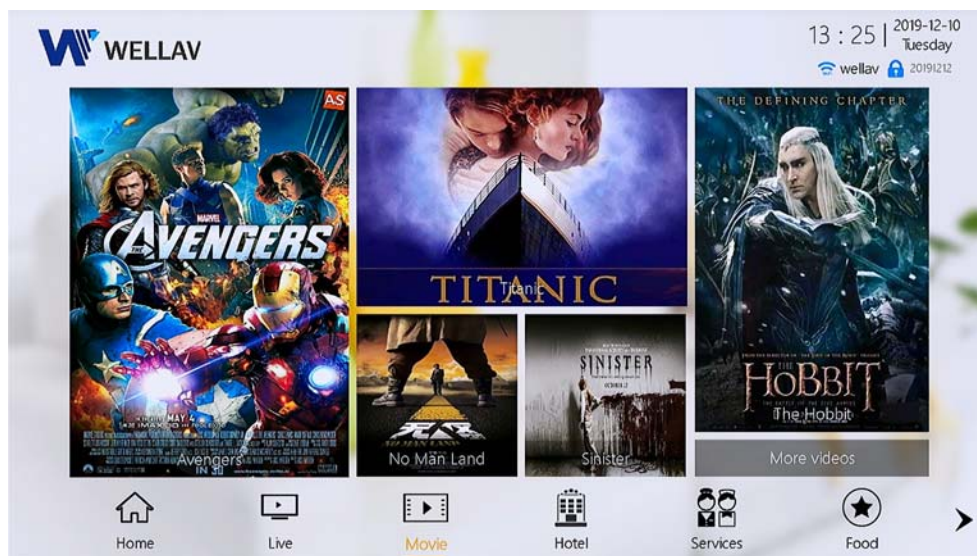

LOCAL VOD

Supports local programs creation for VOD
Supports sorting and grouping programs