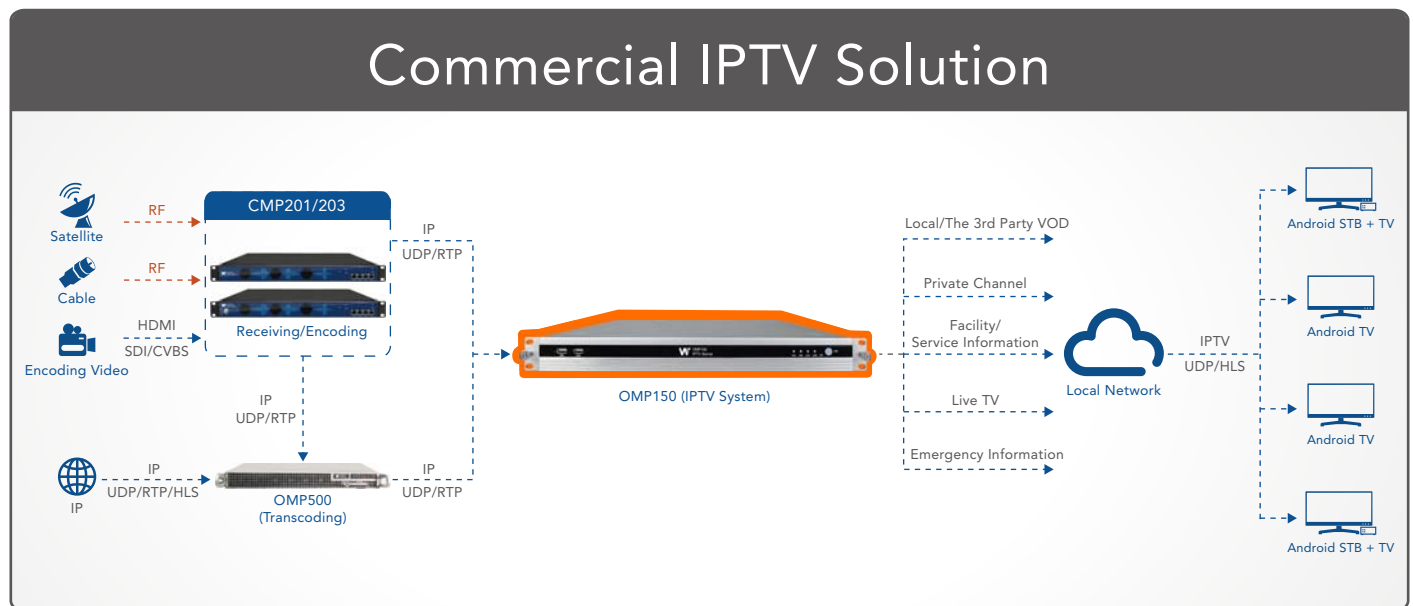

SYSTEM DIAGRAM

SPECIFICATIONS

Inputs	
Interface	RJ45, 100/1000M Auto-Negotiate
Input Protocols	UDP/RTP/RTSP/HLS
IP Addressing	Unicast, Multicast, OTT URL
IGMP Support	Version 1, 2, and 3
IP Encapsulation	1 to 7 TS Packets per IP Packet
Outputs	
Interface	RJ45, 100/1000/10000M Auto-Negotiate
Output Protocols	UDP/RTP/HLS
Systems	
OMP150-00/01: 6 x RJ45 10/1000M Auto-Negotiated Ethernet Ports	
OMP150-02: 2 x RJ45 10/1000M + 2 x RJ45 10/1000/10000M Auto-Negotiated Ethernet Ports	
Web-based network management & software upgrade	
Physical & Environment	
Chassis Dimension (W x H x D)	OMP150-00: 440mm x 44mm x 285mm (17.32" x 1.73" x 11.22") OMP150-01: 670mm x 45 mm x 42.5 mm (26.4" x 1.77" x 16.7") OMP150-02: 670mm x 45 mm x 42.5 mm (26.4" x 1.77" x 16.7")
Weight	OMP150-00: 3.66 kg (8.07 lb) OMP150-01: 9.55 kg (21.05 lb) OMP150-02: 9.55 kg (21.05 lb)
Power	OMP150-00: 110-220V VAC/50-60Hz Max. 60W OMP150-01: AC 100V-240V/50-60Hz Max. 350W OMP150-02: AC 100V-240V/50-60Hz Max. 350W; Redundant power supplies
Operation Temperature	OMP150-00: -10°C~60°C (-14°F~140°F) OMP150-01: 5°C~35°C (41°F~95°F)
Storage Temperature	OMP150-00: -20°C~70°C (-4°F~158°F) OMP150-01: -40°C~70°C (-40°F~158°F)